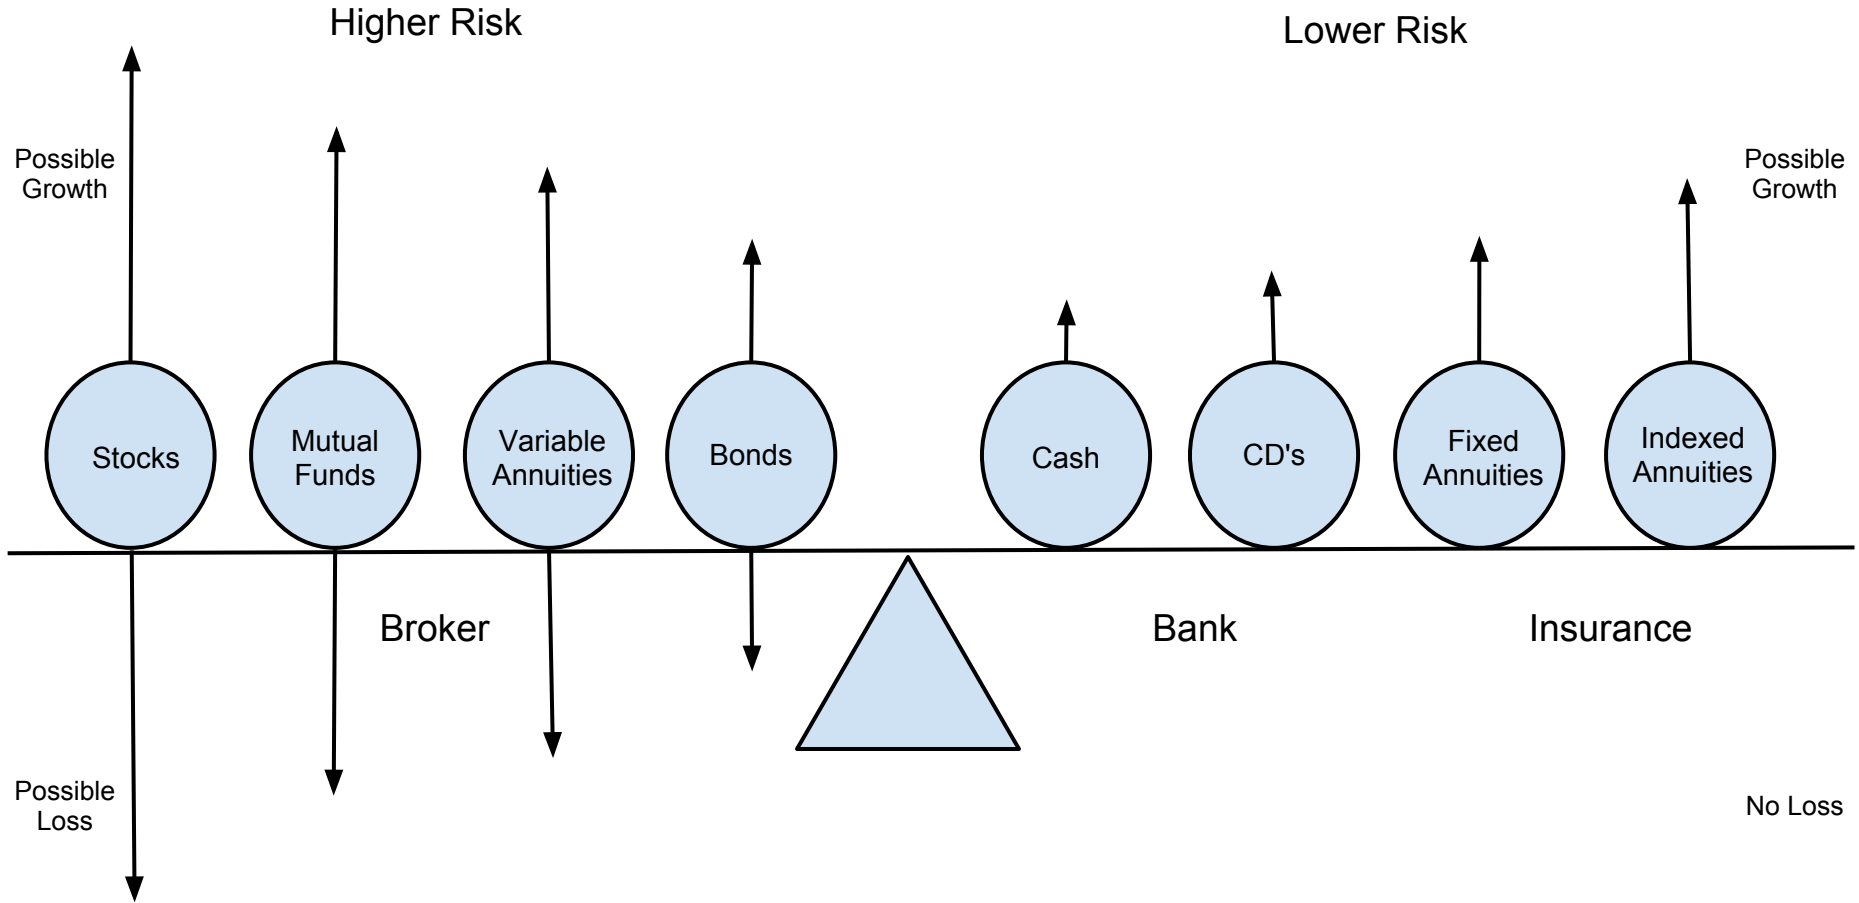

What is your RISK TOLERANCE?

167 Creekside Lane
Winchester, VA 22602
540.722.2529 / 800.467.5425
www.creeksideadvisors.net